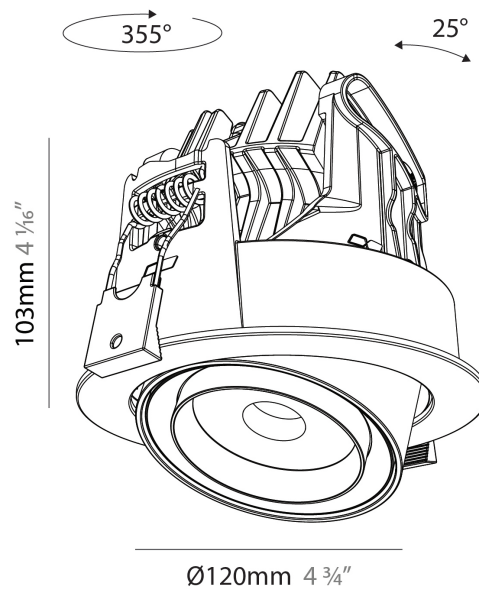

GENERAL

Series: Centriq
Subseries: Centriq Round Flex Adjustable
Brand: Prolicht
Division: Architectural
Mounting Type: Recessed
Mounting Location: Ceiling
Subcategory: Spots

PHYSICAL

Shape: Cylinder
Diameter (mm): 120
Diameter (in): 4 3/4
Height (mm): 105
Height (in): 4 1/8
Min. Recessing Depth (mm): 120
Min. Recessing Depth (in): 4 3/4
Light Distribution: Adjustable / Direct
Weight (kg): 0.666
Fixture Finish: SSR / BKV / CWI / CRY / HAB / UFT / ITA / RUA / FTG / MYG / LOD / PUS / FRO / FUP / KIA / POP / BLS / SPG / MEY / GOH / GUM / CHC / COM / ABZ / JAG / OBR / MOS / ROR
Fixture Material: Aluminum
Cut-out Measurements: Dia. 112mm / 4 7/16"

ELECTRICAL

Lamp Type: LED (Zhaga Standard)
Input Wattage (W): 20.5
Total Output Wattage (W): 18.1
Dimming: Tri-Mode (Non-Dimming and Phase Dimming (120Vac only) and 0-10V Dimming)
Driver Included: Yes
Driver Location: Recessed Housing
Driver Type: Constant Current - Universal
Driver Class: Class 2
Housing: ENCP 3
Input Voltage (V): 120 - 277
Constant Current (MA): 500

LED

Color Temperature (°K): 2700 / 3000 / 3500 / 4000
Max. Delivered Lumen (lm): 1201 / 1294 / 1346 / 1373
Nominal Lumen (lm): 1668 / 1797 / 1869 / 1907
CRI: >90 CRI
Lamp Life (hrs): 50000

OPTICAL

Beam Angle: 18 - 46
Adjustability: Rotational 350° / Tilt 25°

RATINGS AND CERTIFICATIONS

Certified By: CSA Certified to UL and CSA Standards
IP rating: IP20