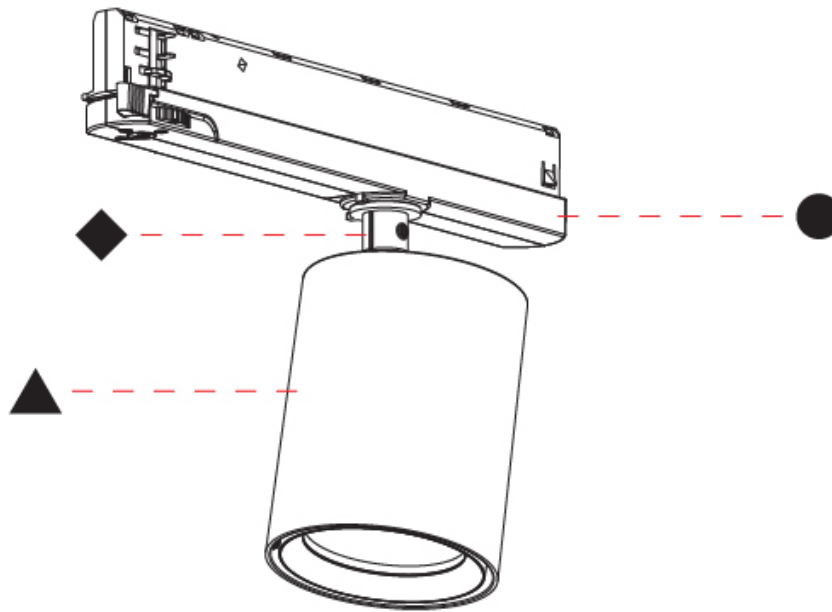

OPTICAL

Reflector°: 20 / 32 / 54
Adjustability: Rotational 350°; Tilt 90°

RATINGS AND CERTIFICATIONS

Certified By: CSA Certified to UL and CSA Standards
IP rating: IP20

CENTRIQ IN TRACK

A3T218-

PROJECT	_____
TYPE	_____
SPECIFIER	_____
QUANTITY	_____
DATE	_____